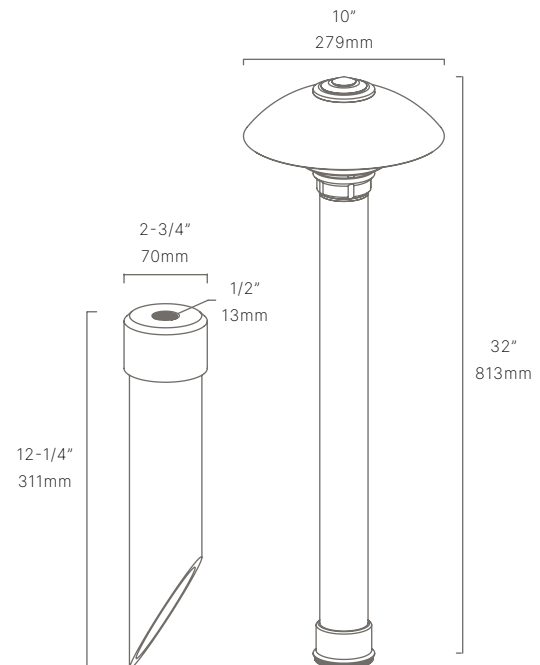

() = Most common configuration

AVAILABLE FINISHES:

NAT
Natural Brass/
Copper

BLP
Bronze Living
Patina

BLPX
Extra Dark Bronze
Living Patina

NI
Nickel PVD

FIXTURE DIMENSIONS	W10" x H32"
LIGHT SOURCE	Integrated LED
COLOR TEMPERATURES	2700K, 3000K
WATTAGES	10W, 15W
CRI (RA)	80 CRI
VOLTAGE	12V
DELIVERED LUMENS	280lm (3000K)
DIMMABLE	Yes, Dim to <10% via Transformer
DRIVER	Yes, 12V Integral Constant Current
TRANSFORMER	No, 12V AC/DC Transformer Required
MOUNT	Yes, Included 1/2" NPS Adapter
GROUND STAKE	Yes, Included MGS001612
FINISH	Included Natural
MATERIAL	Brass & Copper
WIRE LENGTH	24"
LOCATION	Exterior Wet
CERTIFICATIONS	UL, IP66, IP67, Dark Sky